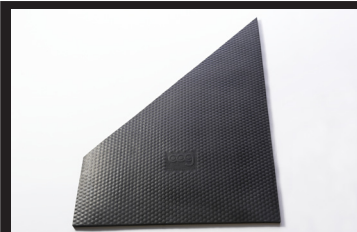

### AAG M22 COMFORT

The new specially designed insulating mat, AAG M22 Comfort, retains heat and ensures a more even heat distribution for piglets. The mat can replace floor heating or ensure a reduction of heating costs - depending on the construction of your barn. At the same time, it is possible to replace heating lamps of 150 W to 100 W. The dimension of the insulating mat AAG M22 Comfort is 1600 x 900 x 22 mm. The mat is easy to install - it only weighs 6.48 kg.