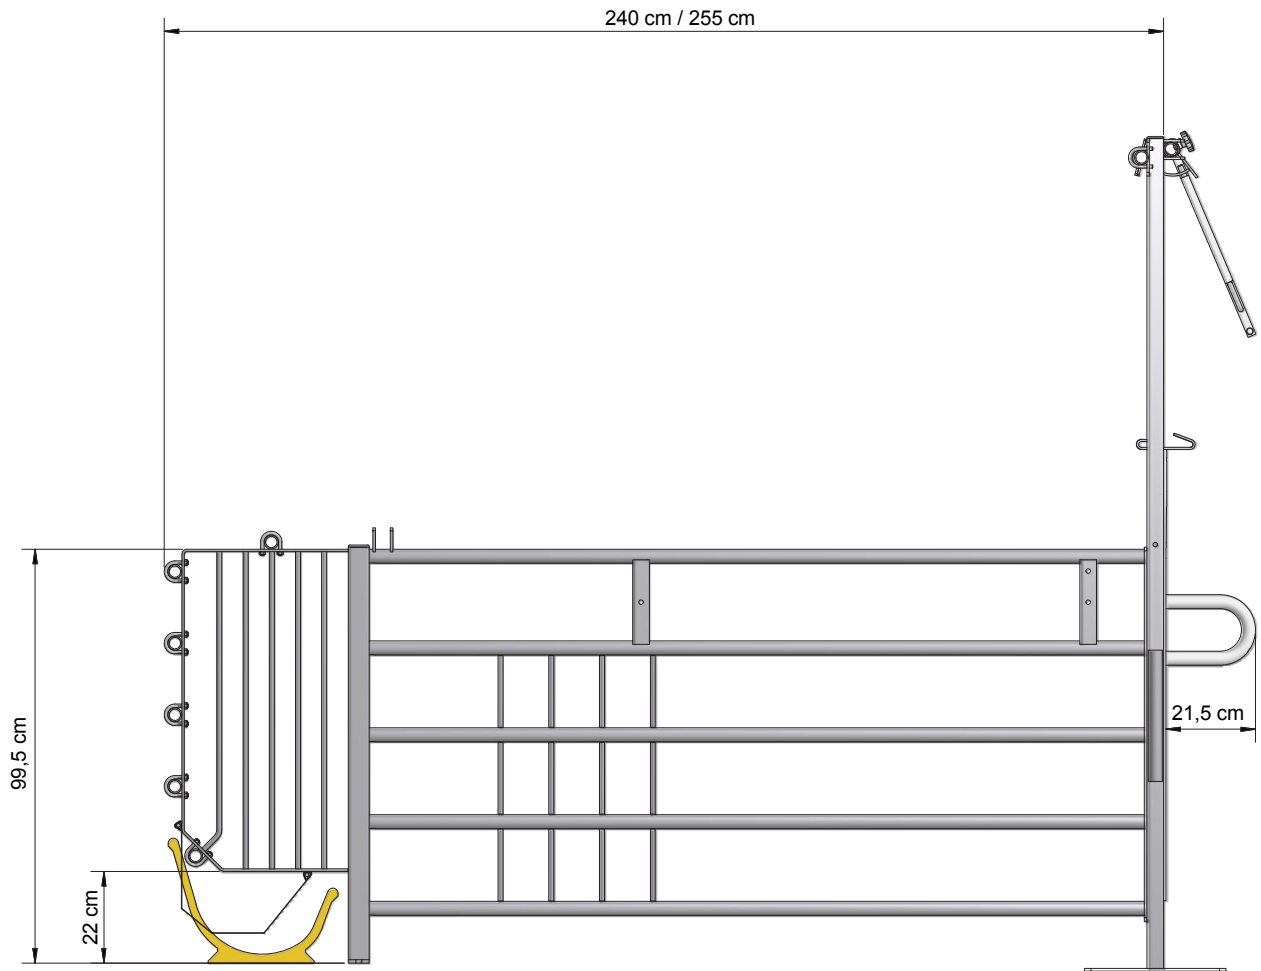

# Brochure

Multibox KS  
B-6146-GB

## **Multibox KS** - for gestation units with loose sows

- The KS rear door ensures calm and quietness during feeding.
- Detention of individual sows possible
- Fastening on existing crate sides
- possible.
- Easy and unhindered access for stimulation and insemination of the sow.
- Easy access for the farm manager
- through the crate when the KS-rear doors is combined with front door and high posts at the front of the crate.

# ACO FUNKI

Box width:  
50, 60, 65 cm.

**B-6146-GB**