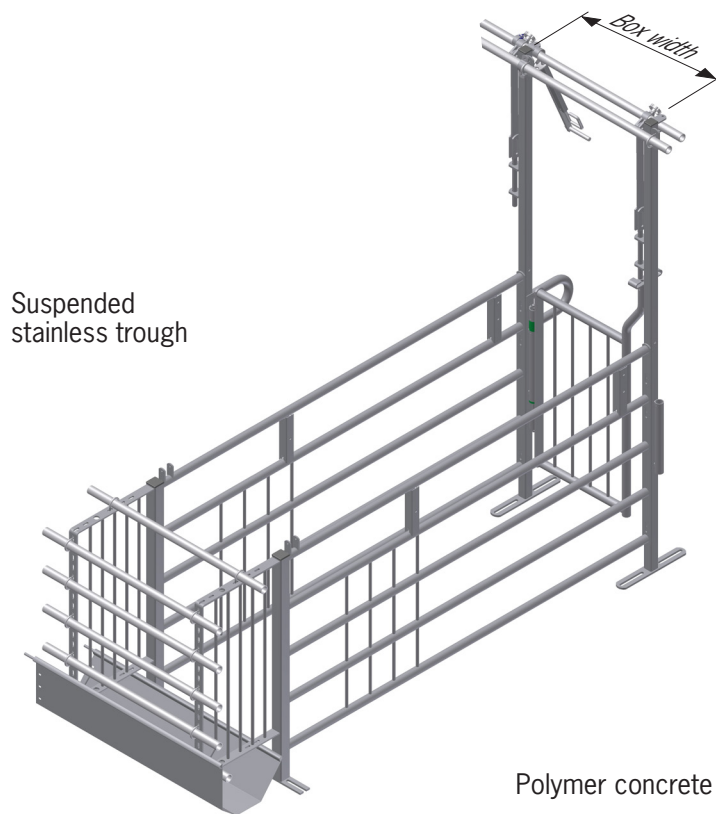

# Brochure

Multibox KS  
B-6146-GB

## **Multibox KS** - for gestation units with loose sows

- The KS rear door ensures calm and quietness during feeding.
- Detention of individual sows possible
- Fastening on existing crate sides
- possible.
- Easy and unhindered access for stimulation and insemination of the sow.
- Easy access for the farm manager
- through the crate when the KS-rear doors is combined with front door and high posts at the front of the crate.

# ACO FUNKI

Box width:  
50, 60, 65 cm.

**B-6146-GB**