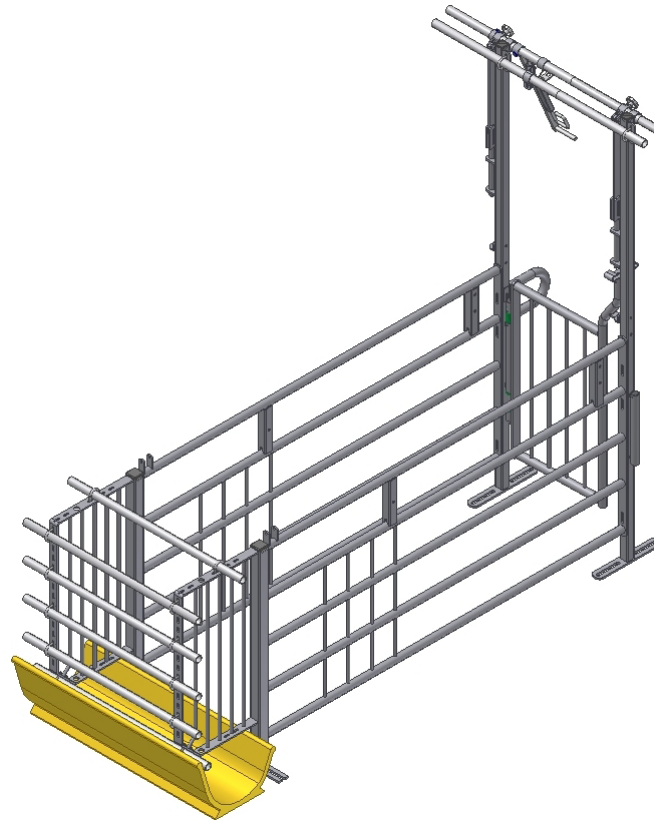

# Brochure

Multibox KS  
B-6146-GB

## **Multibox KS** - for gestation units with loose sows

- The KS rear door ensures calm and quietness during feeding.
- Detention of individual sows possible
- Fastening on existing crate sides
- possible.
- Easy and unhindered access for stimulation and insemination of the sow.
- Easy access for the farm manager
- through the crate when the KS-rear doors is combined with front door and high posts at the front of the crate.

# ACO FUNKI

Box width:  
50, 60, 65 cm.

**B-6146-GB**