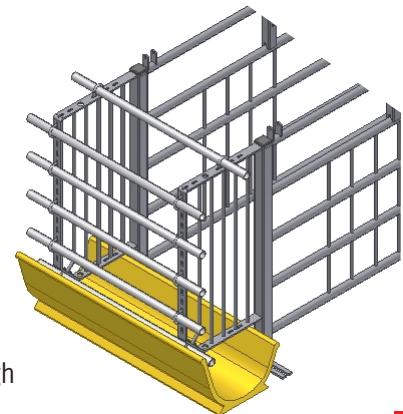

ACO FUNKI

Box width:
50, 60, 65 cm.

B-6146-GB