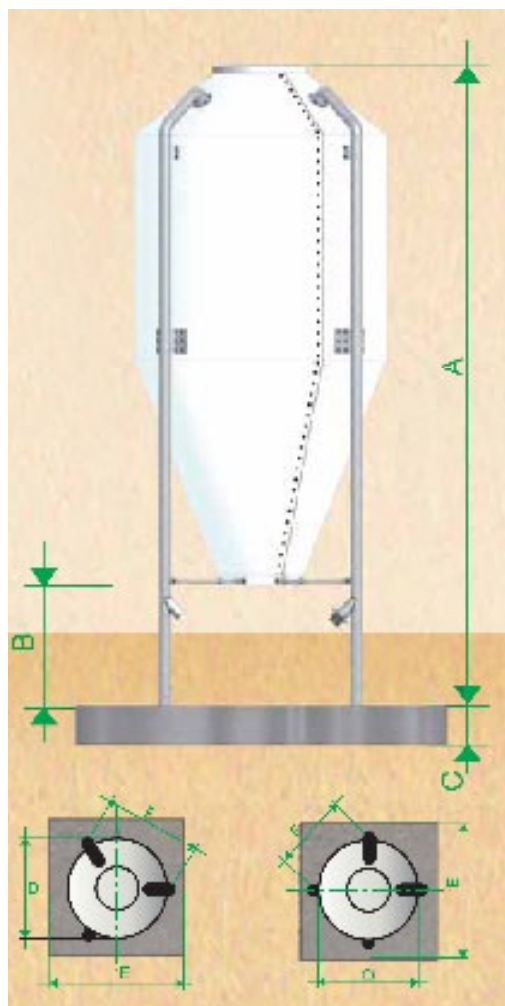

GLASS FIBER SILO

Overview

- Access ladder with safety cage
- Incl. top lid with opening device from the ground - model COP05
- Fiberglass adaptor for intake hoppers - model 30K

GLASS FIBRE SILOS OVERVIEW

| Model | Pcs Legs | Article nr. | Volume | | DIMENSIONS | | | | | |
|-------|----------|-------------|----------------|------|------------|------|-----|------|------|------|
| | | | m ³ | Ton | A | B | C | D | E | F |
| AF04 | 3 | 567001 | 4,0 | 2,4 | 3720 | 1050 | 250 | 1600 | 2500 | 1530 |
| AF06 | 3 | 567002 | 6,0 | 3,6 | 4190 | 1050 | 300 | 2000 | 2500 | 1870 |
| AF08 | 3 | 567003 | 8,0 | 4,8 | 4780 | 1050 | 300 | 2000 | 2500 | 1870 |
| AF10 | 3 | 567004 | 10,0 | 6,0 | 5080 | 1050 | 300 | 2200 | 2800 | 2045 |
| AF12 | 3 | 567005 | 12,0 | 7,2 | 5620 | 1050 | 300 | 2200 | 2800 | 2045 |
| AF15 | 4 | 567006 | 15,0 | 9,0 | 5980 | 1050 | 300 | 2400 | 3000 | 2230 |
| AF18 | 4 | 567007 | 18,0 | 10,8 | 6650 | 1050 | 300 | 2400 | 3000 | 1815 |
| AF20 | 4 | 567008 | 20,0 | 12,0 | 6900 | 1050 | 300 | 2470 | 3000 | 1885 |
| AF26 | 4 | 567009 | 26,0 | 15,0 | 7620 | 1050 | 400 | 2600 | 3000 | 1975 |
| AF31 | 4 | 567010 | 31,0 | 18,6 | 8800 | 1050 | 400 | 2600 | 3000 | 1970 |
| AF40 | 4 | 567011 | 40,0 | 24,0 | 8450 | 1050 | 500 | 3000 | 3500 | 2260 |
| AF52 | 4 | 567012 | 52,0 | 31,2 | 10010 | 1050 | 500 | 3000 | 3500 | 2260 |
| AF66 | 4 | 567013 | 66,0 | 39,6 | 12010 | 1050 | 600 | 3000 | 3500 | 2260 |

BOTTOM FOR SILOS

| | |
|-----------|---|
| MODEL 30K | SILO COMES WITH BOTTOM ADAPTOR FOR ACO FUNKI FLEX AUGER |
|-----------|---|