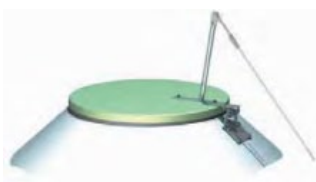

GLASS FIBER SILO

Overview

- Access ladder with safety cage
- Incl. top lid with opening device from the ground - model COP05
- Fiberglass adaptor for intake hoppers - model 30K

GLASS FIBRE SILOS OVERVIEW

| Model | Pcs Legs | Article nr. | Volume | | DIMENSIONS | | | | | |
|-------|----------|-------------|----------------|------|------------|------|-----|------|------|------|
| | | | m ³ | Ton | A | B | C | D | E | F |
| AF04 | 3 | 567001 | 4,0 | 2,4 | 3720 | 1050 | 250 | 1600 | 2500 | 1530 |
| AF06 | 3 | 567002 | 6,0 | 3,6 | 4190 | 1050 | 300 | 2000 | 2500 | 1870 |
| AF08 | 3 | 567003 | 8,0 | 4,8 | 4780 | 1050 | 300 | 2000 | 2500 | 1870 |
| AF10 | 3 | 567004 | 10,0 | 6,0 | 5080 | 1050 | 300 | 2200 | 2800 | 2045 |
| AF12 | 3 | 567005 | 12,0 | 7,2 | 5620 | 1050 | 300 | 2200 | 2800 | 2045 |
| AF15 | 4 | 567006 | 15,0 | 9,0 | 5980 | 1050 | 300 | 2400 | 3000 | 2230 |
| AF18 | 4 | 567007 | 18,0 | 10,8 | 6650 | 1050 | 300 | 2400 | 3000 | 1815 |
| AF20 | 4 | 567008 | 20,0 | 12,0 | 6900 | 1050 | 300 | 2470 | 3000 | 1885 |
| AF26 | 4 | 567009 | 26,0 | 15,0 | 7620 | 1050 | 400 | 2600 | 3000 | 1975 |
| AF31 | 4 | 567010 | 31,0 | 18,6 | 8800 | 1050 | 400 | 2600 | 3000 | 1970 |
| AF40 | 4 | 567011 | 40,0 | 24,0 | 8450 | 1050 | 500 | 3000 | 3500 | 2260 |
| AF52 | 4 | 567012 | 52,0 | 31,2 | 10010 | 1050 | 500 | 3000 | 3500 | 2260 |
| AF66 | 4 | 567013 | 66,0 | 39,6 | 12010 | 1050 | 600 | 3000 | 3500 | 2260 |

EXTRA FOR GLASS FIBRE SILOS

| | | |
|-------------|--------|---------------------------------------|
| MODEL COP05 | 587000 | GALVANIZED HATCH FOR GLASS FIBRE SILO |
|-------------|--------|---------------------------------------|

BOTTOM FOR SILOS

| | |
|-----------|---|
| MODEL 30K | SILO COMES WITH BOTTOM ADAPTOR FOR ACO FUNKI FLEX AUGER |
|-----------|---|